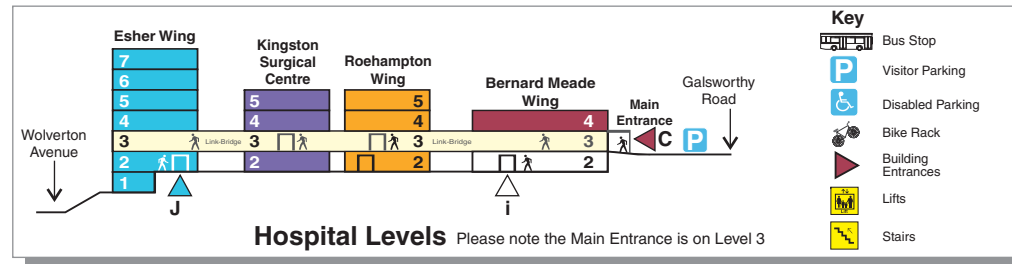

Kingston Hospital - Map & Directory

Departments & Clinics	Wings	Wards	Wings
Accident & Emergency	●	Alexandra	●
Admissions	●	Astor	●
Antenatal Clinic	●	Blyth	●
Blood Tests	●	Bronte	●
Chemotherapy	●	Cambridge	●
Children's Outpatients	●	Canbury	●
Coombe Physiotherapy	●	Claremont	●
Coombe Wing	●	Clifton	●
Day Assessment Unit	●	Coombe	●
Day Surgery Unit	●	Critical Care (CCU)	●
Discharge Lounge	●	Delivery Suite	●
Jasmine Unit	●	Derwent	●
Kingston-on-Call	●	Dolphin	●
Macmillan Information & Support Service	●	Hamble	●
Outpatients Reception	●	Hardy	●
Pathology	●	Isabella	●
Pharmacy	●	Keats	●
Physiotherapy	●	Kennet	●
Pre-Admissions	●	Malden Suite	●
Radiology	●	Medical Assessment Centre	●
Royal Eye Unit	●	Neonatal	●
Sexual Health (Wolverton Centre)	●	Sunshine	●
Sir William Rous Unit	●	Sycamore	●
Outpatient Clinics	●	Thameside Suite	●
Stenhouse Library	●	Winter	●
Training Centre	●	Worcester	●
X-ray	●		
		Visitor Facilities	
		Chapel	●
		PALS	●
		Restaurant	●
		Coffee Shop	●
		WRVS Tea Shop	●

Please Remember

Healthcare Design Consultants